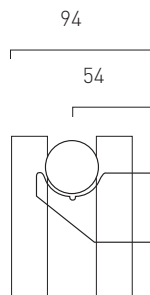

Double vertical

Pipe centres left to right	Pipe centres from wall	Depth from wall
width + valves	54mm	94mm

Underneath Connections	Ex GST
B2CONN	$216
Underneath Connections pipe centres = width - 85mm